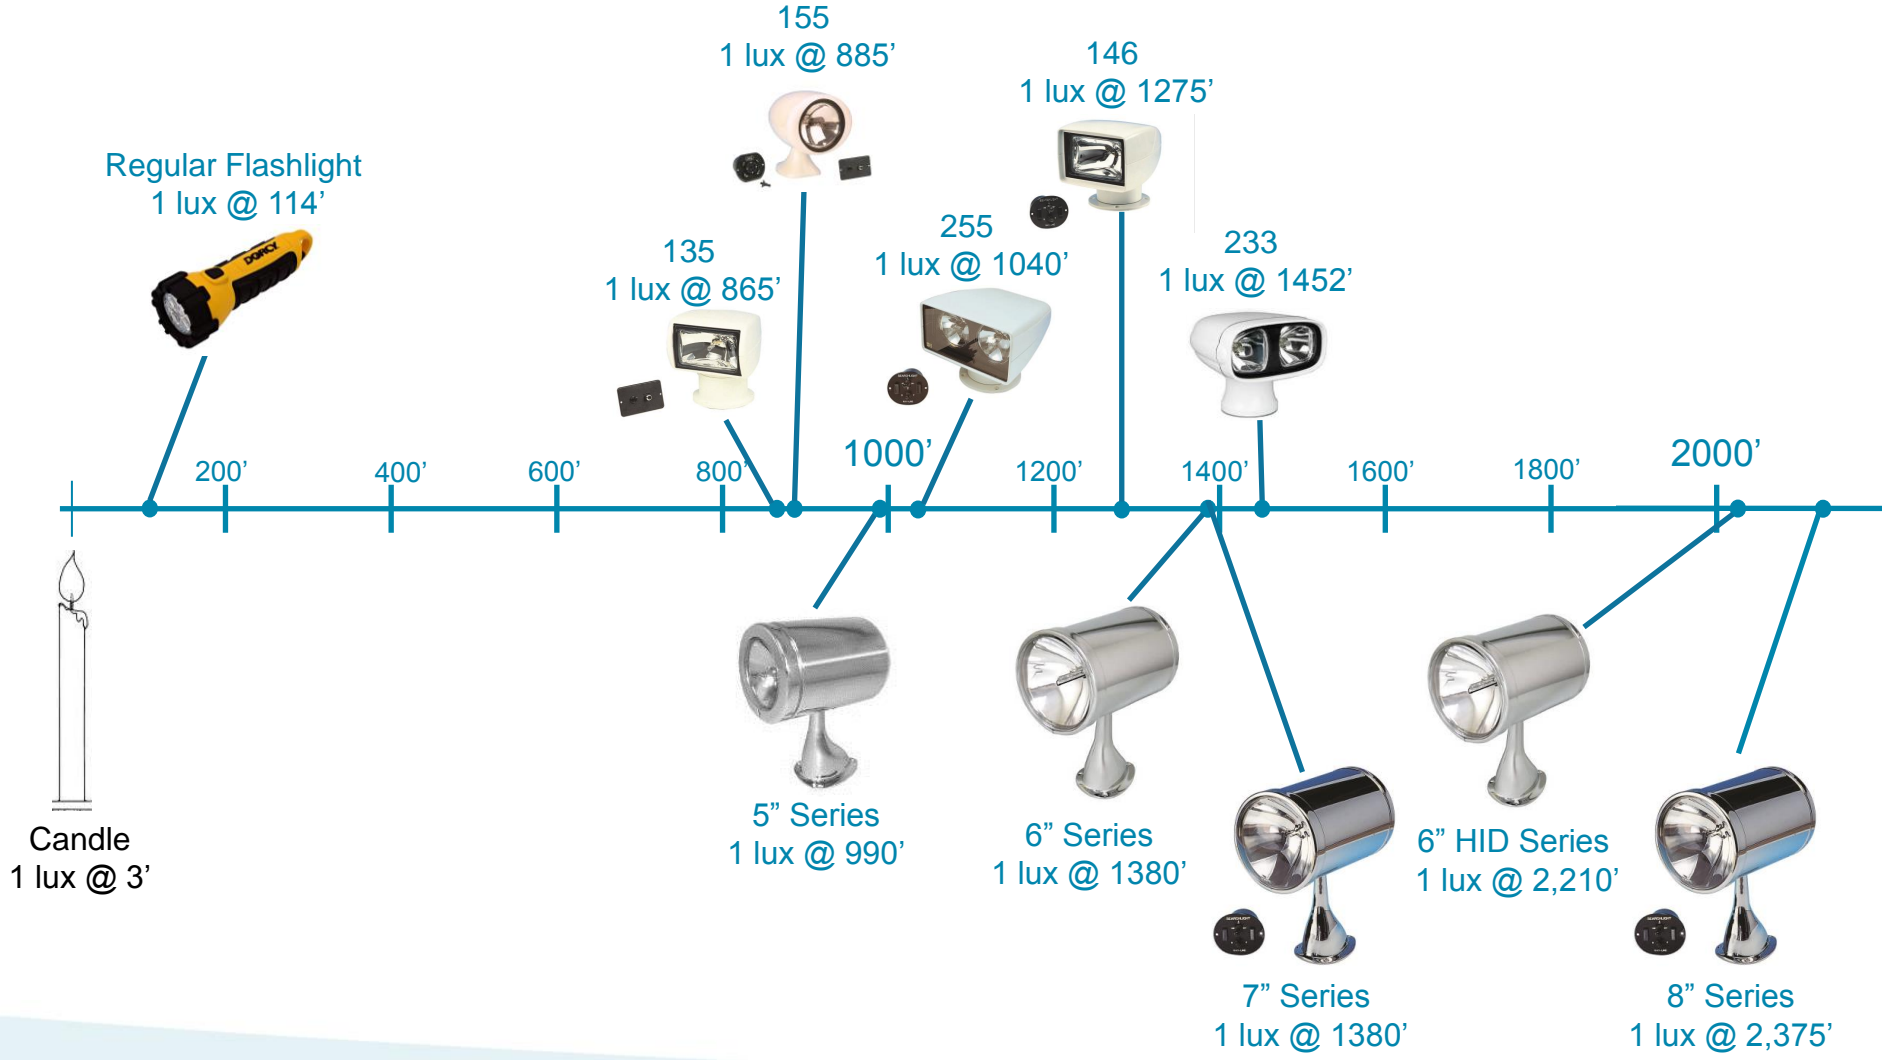

# Candlepower versus Lux

**Candelas** (aka candlepower) are a measure of the amount of light generated at a source.

**LUX** indicates the "throw" of the light, or how good its at projecting light over a distance.

-Draw a 3'x3' square on the wall and light a candle 3' away, the amount of light inside the square is approximately equal to 1 Lux

# Searchlight Quick Chart

	Housing	Bulbs	Size	Voltages	1 Lux at	Candlepower	
	135	Plastic	1	3" x 5"	12v & 24v	865'	100,000
	155	Plastic	1	5" x 5"	12v & 24v	885'	100,000
	146	Plastic	1	4" x 6"	12v & 24v	1,275'	175,000
	255	Plastic	2	5" x 5"	12v & 24v	1,040'	200,000
	233	Aluminum	2	3" x 3"	12v & 24v	1,452'	200,000
	5"	Chrome	1	5" x 5"	12v/24v	990'	100,000
	6"	Chrome	1	6" x 6"	12v/24v	1,380'	200,000
	6" Xenon	Chrome	1	6" x 6"	12v/24v	2,210'	600,000
	7"	Chrome	1	7" x 7"	12v/24v	1,380'	230,000
	8"	Chrome	1	8" x 8"	12v/24v	2,375'	500,000